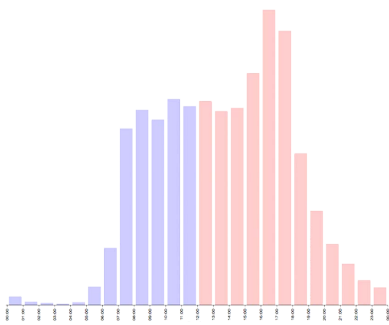

DATA CAPTURE

Although the data cannot be used to prosecute speeding motorists, collecting data and evaluating traffic data on your road will be an invaluable tool to put in place new traffic calming measures.

The data capture function on the sign will record;

- The speed of every motorist driving past your sign
- Date and time of each record

The desktop software supplied will;

- Convert the data into usable graphs and tables in PDF and excel formats
- Summarise your data into percentiles

Need some further information?

Please do not hesitate to contact your account manager, or contact us using the details below;

Call us: 01737 774747

Email: sales@messagemaker.co.uk

KEY FEATURES

- Compact and lightweight design
- Energy efficient technology
- Data capture functionality
- TSRGD compliant
- EN12966 certified
- IP56 rated
- Mains, battery and solar power options
- CE certified