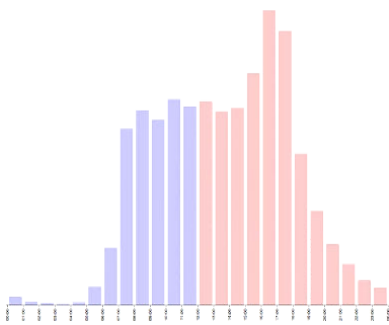

DATA CAPTURE

Although the data cannot be used to prosecute speeding motorists, collecting data and evaluating traffic data on your road will be an invaluable tool to put in place new traffic calming measures.

The data capture function on the sign will record;

- The speed of every motorist driving past your sign
- Date and time of each record

The desktop software supplied will;

- Convert the data into usable graphs and tables in PDF and excel formats
- Summarise your data into percentiles

Need some further information?

Please do not hesitate to contact your account manager, or contact us using the details below;

Call us: 01737 774747

Email: sales@messagemaker.co.uk

KEY FEATURES

- Compact and lightweight design
- Energy efficient technology
- Data capture functionality
- TSRGD compliant
- EN12966 certified
- IP56 rated
- Mains, battery and solar power options
- CE certified