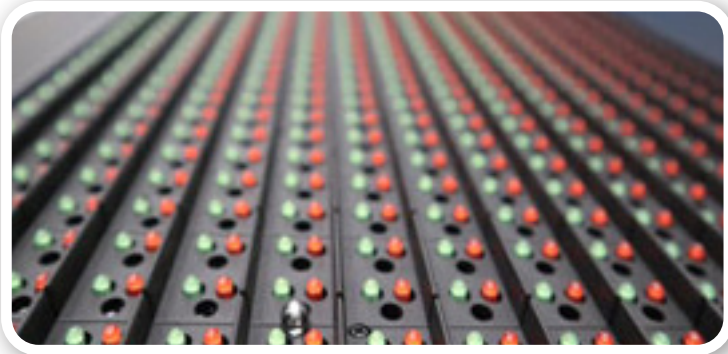

LARGE FULL MATRIX OUTDOOR DISPLAY

ROBUST,
WEATHER-
PROOF LED
MESSAGE DISPLAY,
AVAILABLE WITH
BLANK AREA FOR
CUSTOMISATION.

Rated for outdoor use, with solid metal weatherproof casing that can be wall or post mounted, these industrial LED message display signs are the perfect solution for communicating clear information such as messages, time and temperature.

Various sizes are held in stock & are available for delivery within a few days. Please contact us to see what we currently have in stock.

- ▶ Weather-proof outdoor model
- ▶ Blank area for custom designs or logos available
- ▶ High Brightness, energy efficient LED technology
- ▶ Available in a variety of sizes
- ▶ Full colour display available
- ▶ RS485, RS232 and Ethernet interface

Messagemaker Displays' large full matrix display is perfect for communicating a variety of personalised messages within any industry.

With plenty of options when it comes to sizing, this display can be used to show eye-catching, full colour content and can be controlled via Bluetooth remote and/or Ethernet.