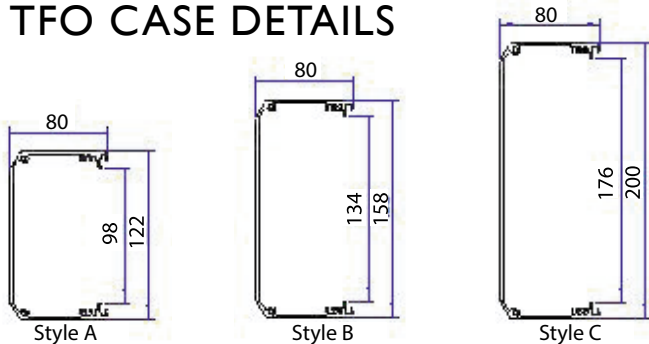

TFO CASE DETAILS

HOW TO ORDER

Specify part number, width in pixels and LED colour.
e.g. TFO-14-8, 80 pixels wide, red LEDs.

PART NUMBER	TFO-7.62-7	TFO-14-8	TFO-20-8	TFO-7.62-16	TFO-10-16
TEXT HEIGHT AND NUMBER OF LINES	50mm 1 line	100mm 1 line	160mm 1 line	120mm 1 line or 50mm 2 lines	160mm 1 line or 65mm 2 lines
VIEWING DISTANCE	20m	40m	65m	45m	65m
PIXELS HIGH	7	8	8	16	16
PIXEL PITCH	7.62mm	14mm	20mm	7.62mm	10mm
STANDARD WIDTHS	350-2480mm	975-2768mm	1320-2920mm	775-1500mm	680-1960mm
DIMENSIONS HEIGHT X DEPTH	122 x 80mm	158 x 80mm	200 x 80mm	158 x 80mm	200 x 80mm
AVAILABLE WIDTHS / NO. PIXELS LONGER OR SHORTER ON REQUEST	350mm / 40 pixels 650mm / 80 pixels 955mm / 120 pixels 1260mm / 160 pixels 1565mm / 200 pixels 1870mm / 240 pixels 2480mm / 320 pixels	975mm / 64 pixels 1200mm / 80 pixels 1424mm / 96 pixels 1872mm / 128 pixels 2096mm / 144 pixels 2320mm / 160 pixels 2768mm / 192 pixels	1320mm / 64 pixels 1640mm / 80 pixels 1960mm / 96 pixels 2600mm / 128 pixels 2920mm / 144 pixels	520mm / 64 pixels 775mm / 96 pixels 1015mm / 128 pixels 1130mm / 144 pixels 1260mm / 160 pixels 1500mm / 192 pixels	680mm / 64 pixels 1000mm / 96 pixels 1320mm / 128 pixels 1640mm / 160 pixels 1960mm / 192 pixels
NUMBERS OF CHARACTERS VISIBLE ON EACH LINE. NOTE: 16 PIXEL HIGH SIGNS CAN SHOW 1 OR 2 ROWS, SO 2 FIGURES ARE QUOTED	6 char / 350mm 13 char / 650mm 20 char / 955mm 26 char / 1260mm 33 char / 1565mm 40 char / 1870mm 53 char / 2480mm	10 char / 975mm 13 char / 1200mm 16 char / 1424mm 21 char / 1872mm 24 char / 2096mm 26 char / 2320mm 32 char / 2768mm	10 char / 1320mm 13 char / 1640mm 16 char / 1960mm 21 char / 2600mm 24 char / 2920mm	10 or 32 char / 775mm 14 or 42 char / 1015mm 16 or 48 char / 1130mm 18 or 52 char / 1260mm 21 or 64 char / 1500mm	7 or 20 char / 680mm 10 or 32 char / 1000mm 14 or 42 char / 1320mm 18 or 52 char / 1640mm 21 or 64 char / 1960mm