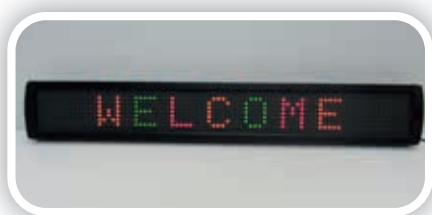

KEY FEATURES

- Automatic brightness control
- Single and Bi-Line options
- LED options of either Red, Green or Amber
- 230V AC power supply (other voltages on request)
- RS232, RS485 or Ethernet Interface
- Control from Sigma 3000 PC software or optional remote control

KEY BENEFITS

- Show different messages every day, or at specified times by using message scheduling
- Keypad or PC Software control, ethernet and serial connections standard (USB option)
- Simple Open protocol interface and API freely available for OEM applications
- Can also be used as a clock, time zone display, countdown or count up event timer
- Use as an 'in house' instant communications tool to get messages out to staff, visitors or customers

Description	Partcode	Text Shown (Lines & characters)	Viewing Distance	LED Colours	Text Height	Case Size
Indoor Message Display	MTFI-7.62-7x80-50-RG	1 line of 10 characters	25m	Red, Green, Amber	50mm	660 x 102 x 50mm
Indoor Message Display	MTFI-7.62-16x128-50-RG	2 lines of 16 or 1 line of 13	25m or 60m	Red, Green, Amber	50mm or 120mm	1035 x 157 x 80mm
Indoor Message Display	MTFI-7.62-16x192-50-RG	2 lines of 24 or 1 line of 16	25m or 60m	Red, Green, Amber	50mm or 120mm	1520 x 157 x 80mm
Outdoor Message Display	MTFO-7x80-50-R	1 line of 10 characters	25m	Red	50mm	700 x 124 x 80mm
Outdoor Message Display	MTFO-7.62-16x128-R	2 lines of 16 or 1 line of 13	25m or 60m	Red	50mm or 120mm	1050 x 152 x 85mm
Outdoor Message Display	AFO-10-32x128-RG	4 lines of 16, 2 lines of 12 or 1 line of 7	30m or 70m or 120m	Red, Green, Amber	70mm or 150mm or 320mm	1400 x 480 x 190mm
Outdoor Message Display	AFO-16-16x96-RG	2 lines of 12 or 1 line of 8	50m or 120m	Red, Green, Amber	110mm or 256mm	1650 x 350 x 170mm